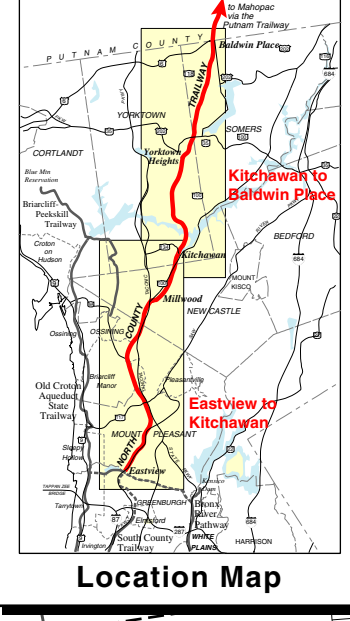

Eastview to Kitchawan

Kitchawan to Baldwin Place

- Legend**
- Paved Trailway
 - - - - - Trail on Road Shoulder
 - - - - - Future Trail Sections
 - P Parking Areas
 - A Trail Access Points
 - County & State Parks
 - Local Parks & Open Space
 - Adjacent Downtown & Commercial Areas

Location Map

Westchester.gov.com
 Andrew J. Spano
 County Executive

NORTH COUNTY TRAILWAY

Map prepared by the
 Westchester County
 Department of Planning
 June 2002
 Joyce M. Lannert
 Commissioner