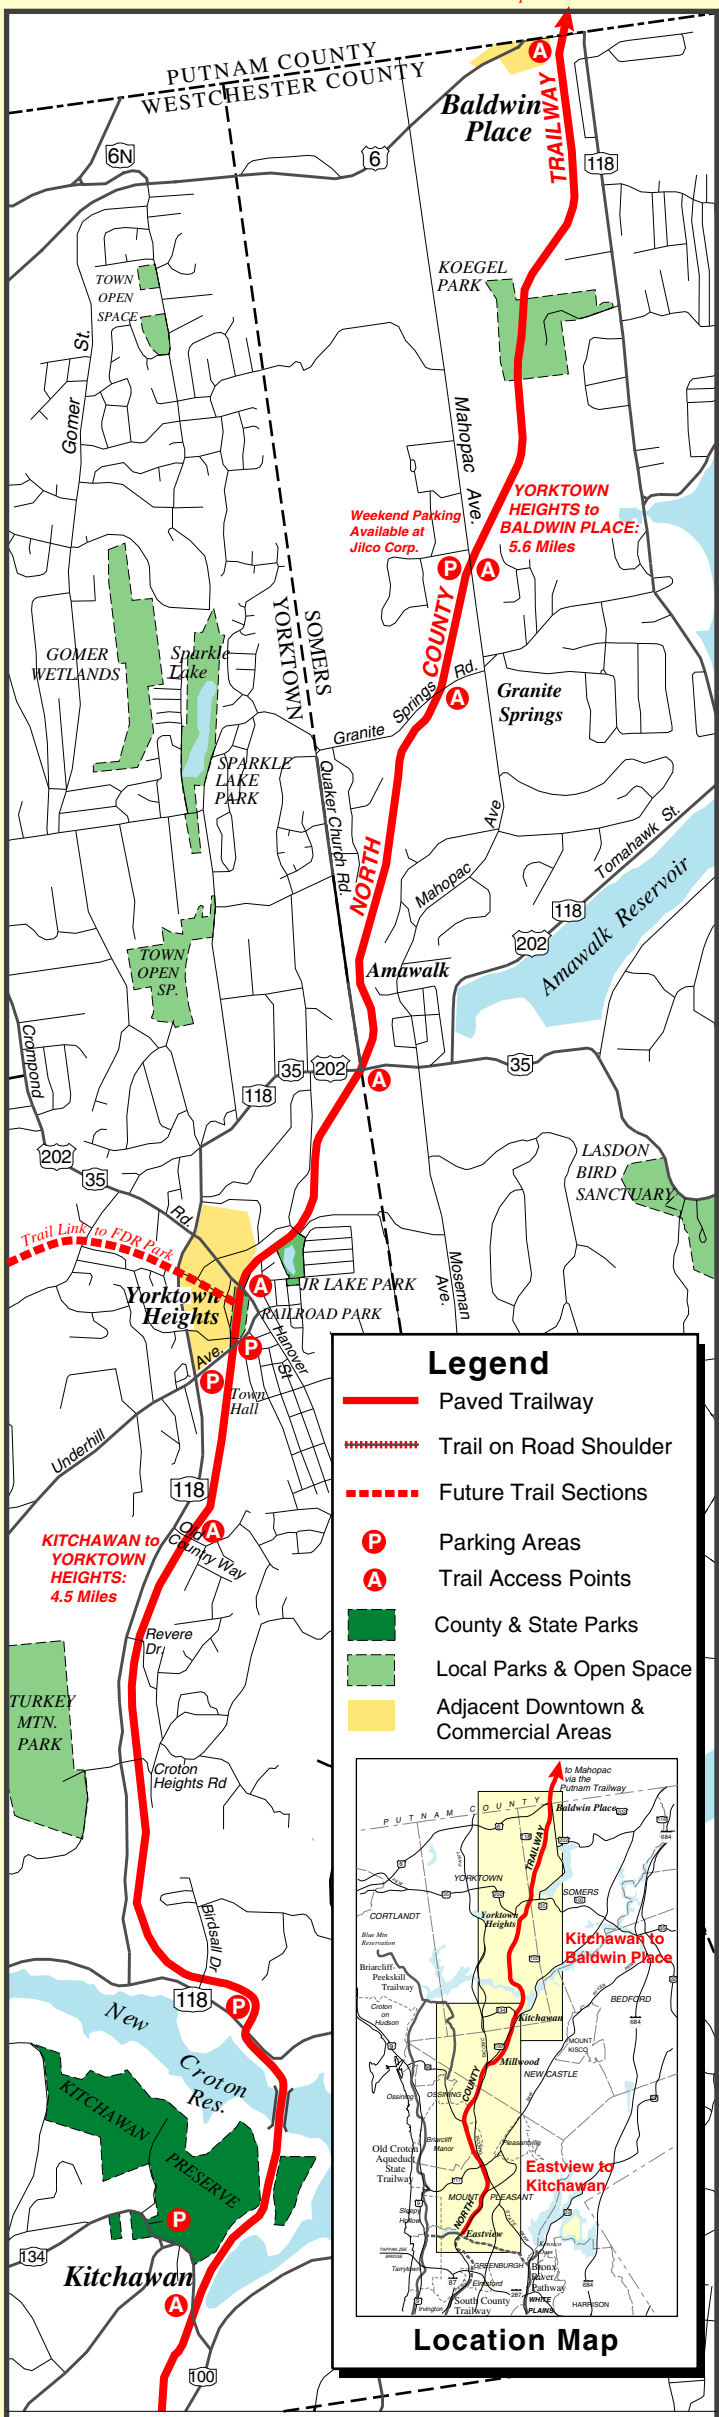

Eastview to Kitchawan

Kitchawan to Baldwin Place

- Legend**
- Paved Trailway
 - - - - - Trail on Road Shoulder
 - - - - - Future Trail Sections
 - P Parking Areas
 - A Trail Access Points
 - County & State Parks
 - Local Parks & Open Space
 - Adjacent Downtown & Commercial Areas

Location Map

Westchester.gov.com
 Andrew J. Spano
 County Executive

NORTH COUNTY TRAILWAY

Map prepared by the
 Westchester County
 Department of Planning
 June 2002
 Joyce M. Lannert
 Commissioner